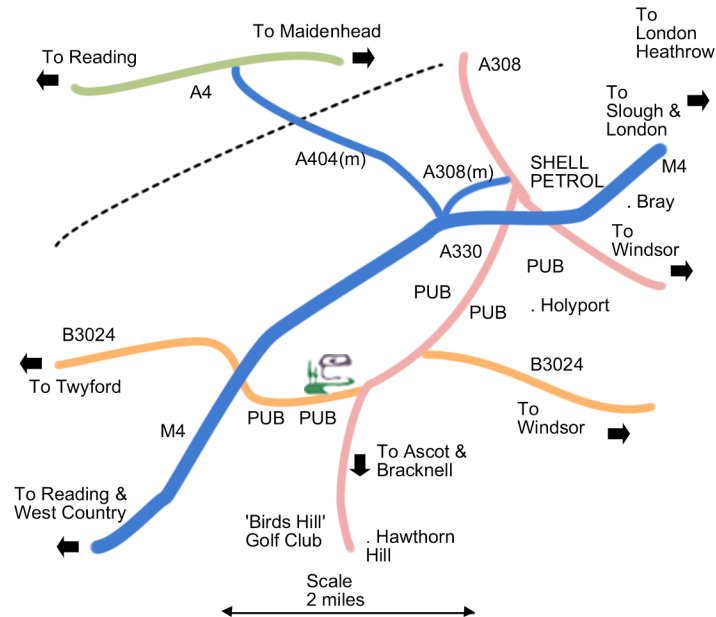

Casa Mia - "A home from home"

How to find us:

Casa Mia
'Hawks View'
Paley Street,
Maidenhead,
Berkshire
SL6 3JS

From M4

Exit at Junction 8/9. Take the exit at roundabout sign posted 'A308 - Maidenhead Central'.

At end of dual carriageway is a round about, with an Esso petrol station to your left. Go round and take 4th exit sign posted 'A330 - Ascot, Holyport'. Continue through Holyport (a village green with two pubs and duck pond). The A330 will fork at ex-'Winnagins' pub (a large cream house on the corner). Take the right hand fork, sign posted 'B3024 - Twyford, Waltham St. Lawrence'. When you see the sign for 'Paley Street' SLOW DOWN.

We are the second white house on your right.

If you reach the pub the 'Bridge House', you have missed the entrance for the house. Turn around and look for the sign with the house name 'Hawks View' painted on it.

There is plenty of parking on the tarmac in front of the house.

From M40

Exit at Junction 4 - Marlow.

Take the exit at roundabout sign posted 'M4, Reading, Maidenhead'. This dual carriageway is the A404. Go down A404 for 4/5 miles and take the exit sign posted 'A308 - Maidenhead'.